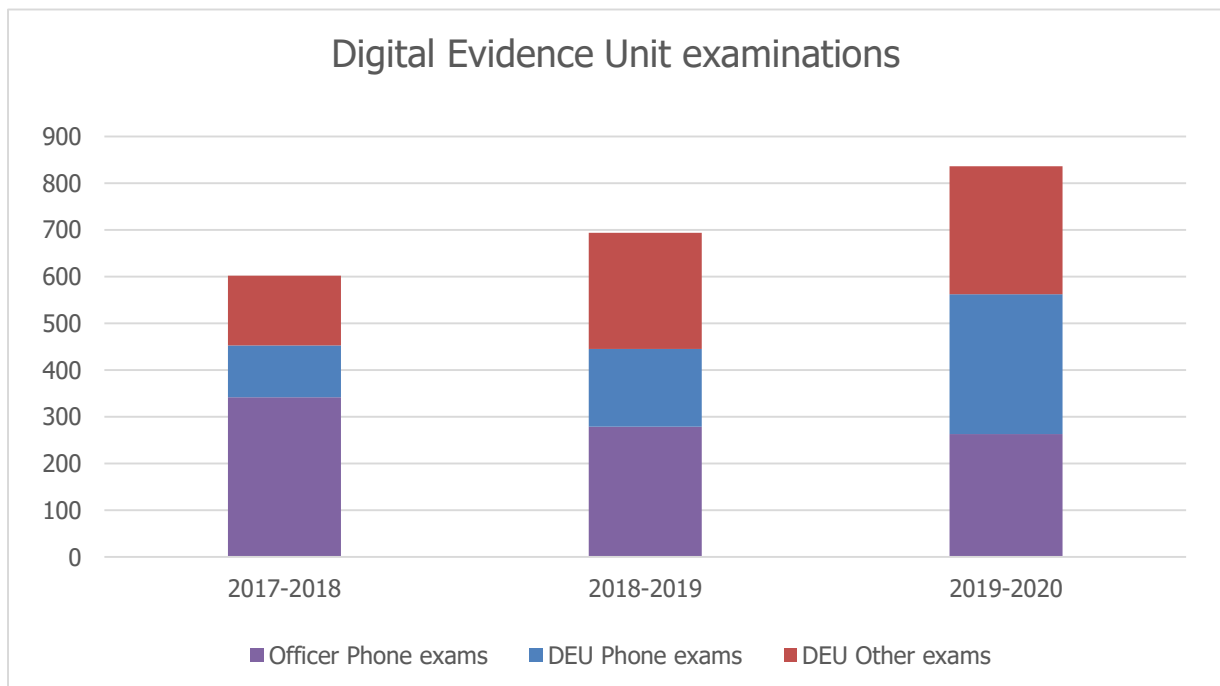

OTHER POLICE ACTIVITY

DIGITAL EVIDENCE UNIT

The Digital Evidence Unit (DEU) has examined an increasing number of devices, predominantly mobile phones. DEU oversees the mobile phone examinations performed by police officers, done in straightforward cases, using mobile kiosk forensic tools.

	2017-18	2018-19	2019-20	Comparison to 2018/19
DEU Phone exams	111	166	299	80%
DEU Other exams	149	249	274	10%
Officer Phone exams	342	279	263	-6%
Grand Total¹	602	694	836	20%

¹A revised process has been used to calculate number of examinations, based on distinct exhibit references, and this undercounts total devices examined, as some exhibits can contain multiple devices.