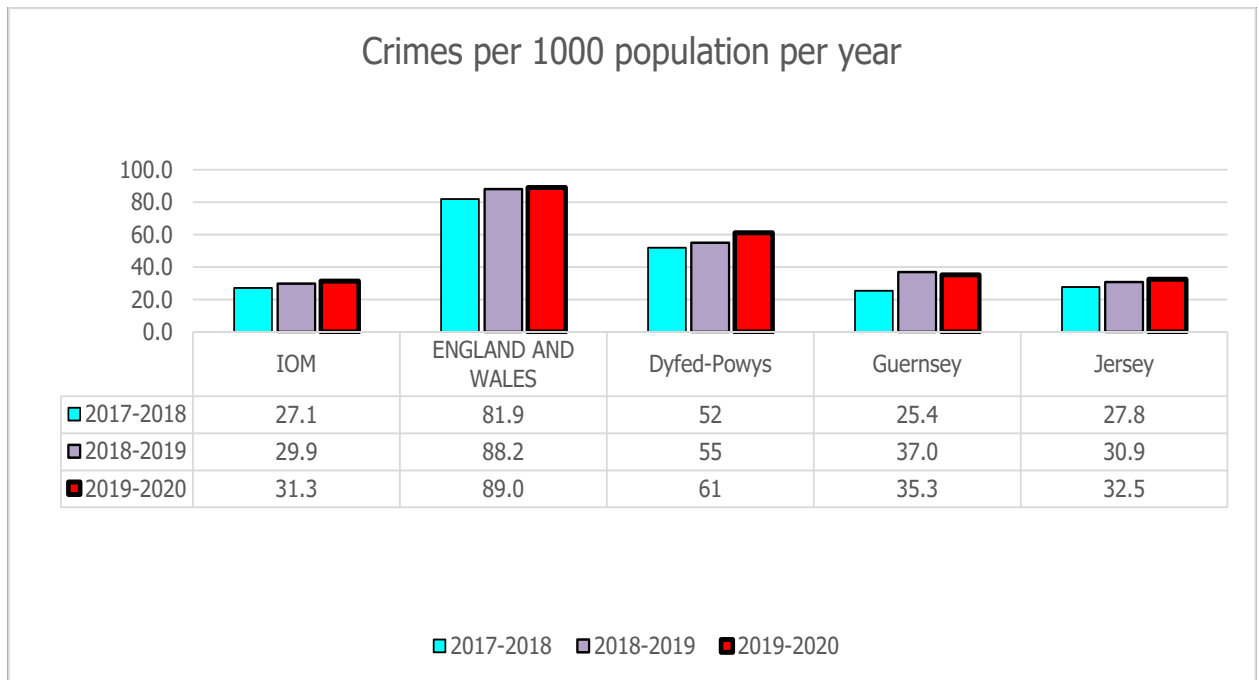

CRIME COMPARISON WITH OTHER JURISDICTIONS

The above chart shows the number of crimes recorded per 1000 population per year. During 2019-20 the Isle of Man recorded fewer crimes per 1000 of the population, compared to other jurisdictions.

The Isle of Man population figure was based on the most recent census figure (83,314 in 2016).