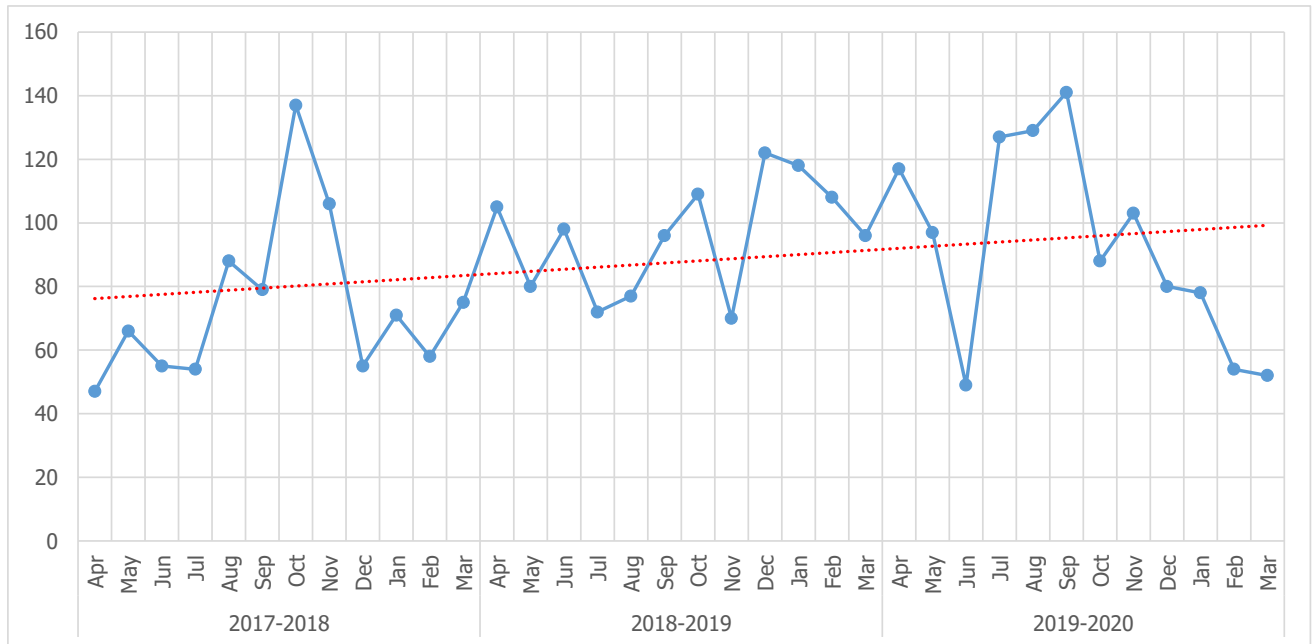

## OTHER POLICE ACTIVITY

### STOP SEARCHES

The following chart shows the number of Stop Searches of persons and vehicles that were conducted over the past three years. Due to recording processes some stop searches that were conducted in 2020 may not yet be included within the data.

	2017-18	2018-19	2019-20	Comparison to 2018/19
<b>Total</b>	891	1151	1115 <sup>1</sup>	<b>-3%</b>

There was a decrease of 3% in the number of stop searches conducted in 2019-20 when compared to the total recorded in 2018-19, however it is suspected that some stop searches were not recorded during June 2019. During 2019-20 **21%** of stop searches resulted in stolen or prohibited items being found.

There were over 13 stop searches for every 1,000 people on the Island during 2019-20. This is double the number conducted in UK where there were nearly 7 stop searches for every 1,000 people<sup>2</sup> for the most recent year for which data is available.